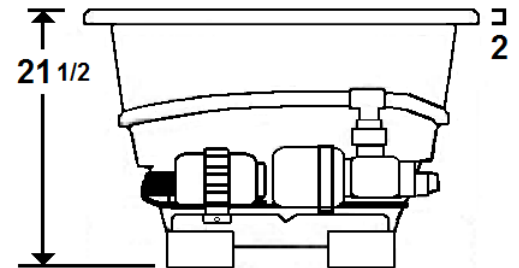

MERCER III

72" x 36" Drop-In Acrylic Combo Bath

Model Number
3672MWA064
Drop-In Combo Bath in White

Features

- Color-matched jet trim and air controls
- 10 adjustable hydrotherapy jets
- 28 high output lateral air jets
- Constructed of high-gloss durable acrylic
- 3-Speed control for the 13.5 Amp pump
- 12.0 Amp variable speed blower
- Inline heater available – LM300
- Mood light available – LM522
- Pre-leveled base for easy installation
- Can be installed as an undermount
- Made in the USA

All dimensions are +/- 1/2" and subject to change without notice
Confirm specifications before installation

Standard (S) Pump Location and the Alternate (A-1) Pump location.

Technical Information

- Cut-Out Dimensions: 69 5/8" x 33 5/8"
- Weight: 145 lbs.
- Water Depth to Overflow: 15"
- Water Operating Level: 51 gal.
- Water Capacity: 71 gal.
- Sump Dimension: 50" x 19"