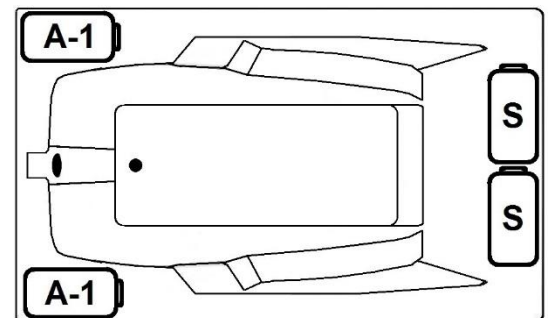

MERCER III

72" x 36" Drop-In Acrylic Combo Bath

Model Number
3672MWA064
Drop-In Combo Bath in White

Features

- Color-matched jet trim and air controls
- 10 adjustable hydrotherapy jets
- 28 high output lateral air jets
- Constructed of high-gloss durable acrylic
- 3-Speed control for the 13.5 Amp pump
- 12.0 Amp variable speed blower
- Inline heater available – LM300
- Mood light available – LM522
- Pre-leveled base for easy installation
- Can be installed as an undermount
- Made in the USA

All dimensions are +/- 1/2" and subject to change without notice
Confirm specifications before installation

Standard (S) Pump Location and the Alternate (A-1) Pump location.

Technical Information

- Cut-Out Dimensions: 69 5/8" x 33 5/8"
- Weight: 145 lbs.
- Water Depth to Overflow: 15"
- Water Operating Level: 51 gal.
- Water Capacity: 71 gal.
- Sump Dimension: 50" x 19"