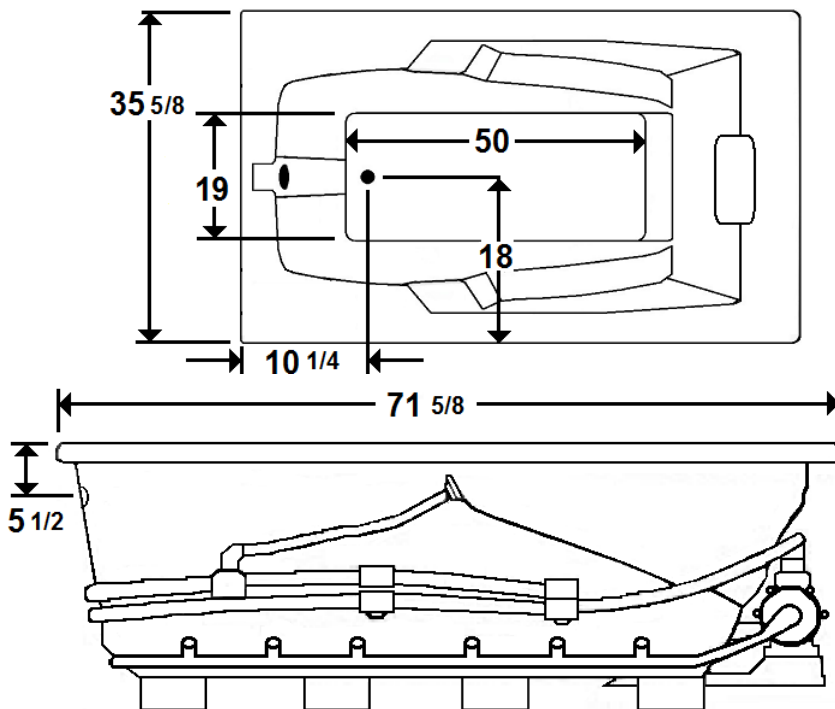

MERCER III

72" x 36" Drop-In Acrylic Combo Bath

Model Number
3672MWA064
Drop-In Combo Bath in White

Features

- Color-matched jet trim and air controls
- 10 adjustable hydrotherapy jets
- 28 high output lateral air jets
- Constructed of high-gloss durable acrylic
- 3-Speed control for the 13.5 Amp pump
- 12.0 Amp variable speed blower
- Inline heater available – LM300
- Mood light available – LM522
- Pre-leveled base for easy installation
- Can be installed as an undermount
- Made in the USA

All dimensions are +/- 1/2" and subject to change without notice
Confirm specifications before installation

Standard (S) Pump Location and the Alternate (A-1) Pump location.

Technical Information

- Cut-Out Dimensions: 69 5/8" x 33 5/8"
- Weight: 145 lbs.
- Water Depth to Overflow: 15"
- Water Operating Level: 51 gal.
- Water Capacity: 71 gal.
- Sump Dimension: 50" x 19"